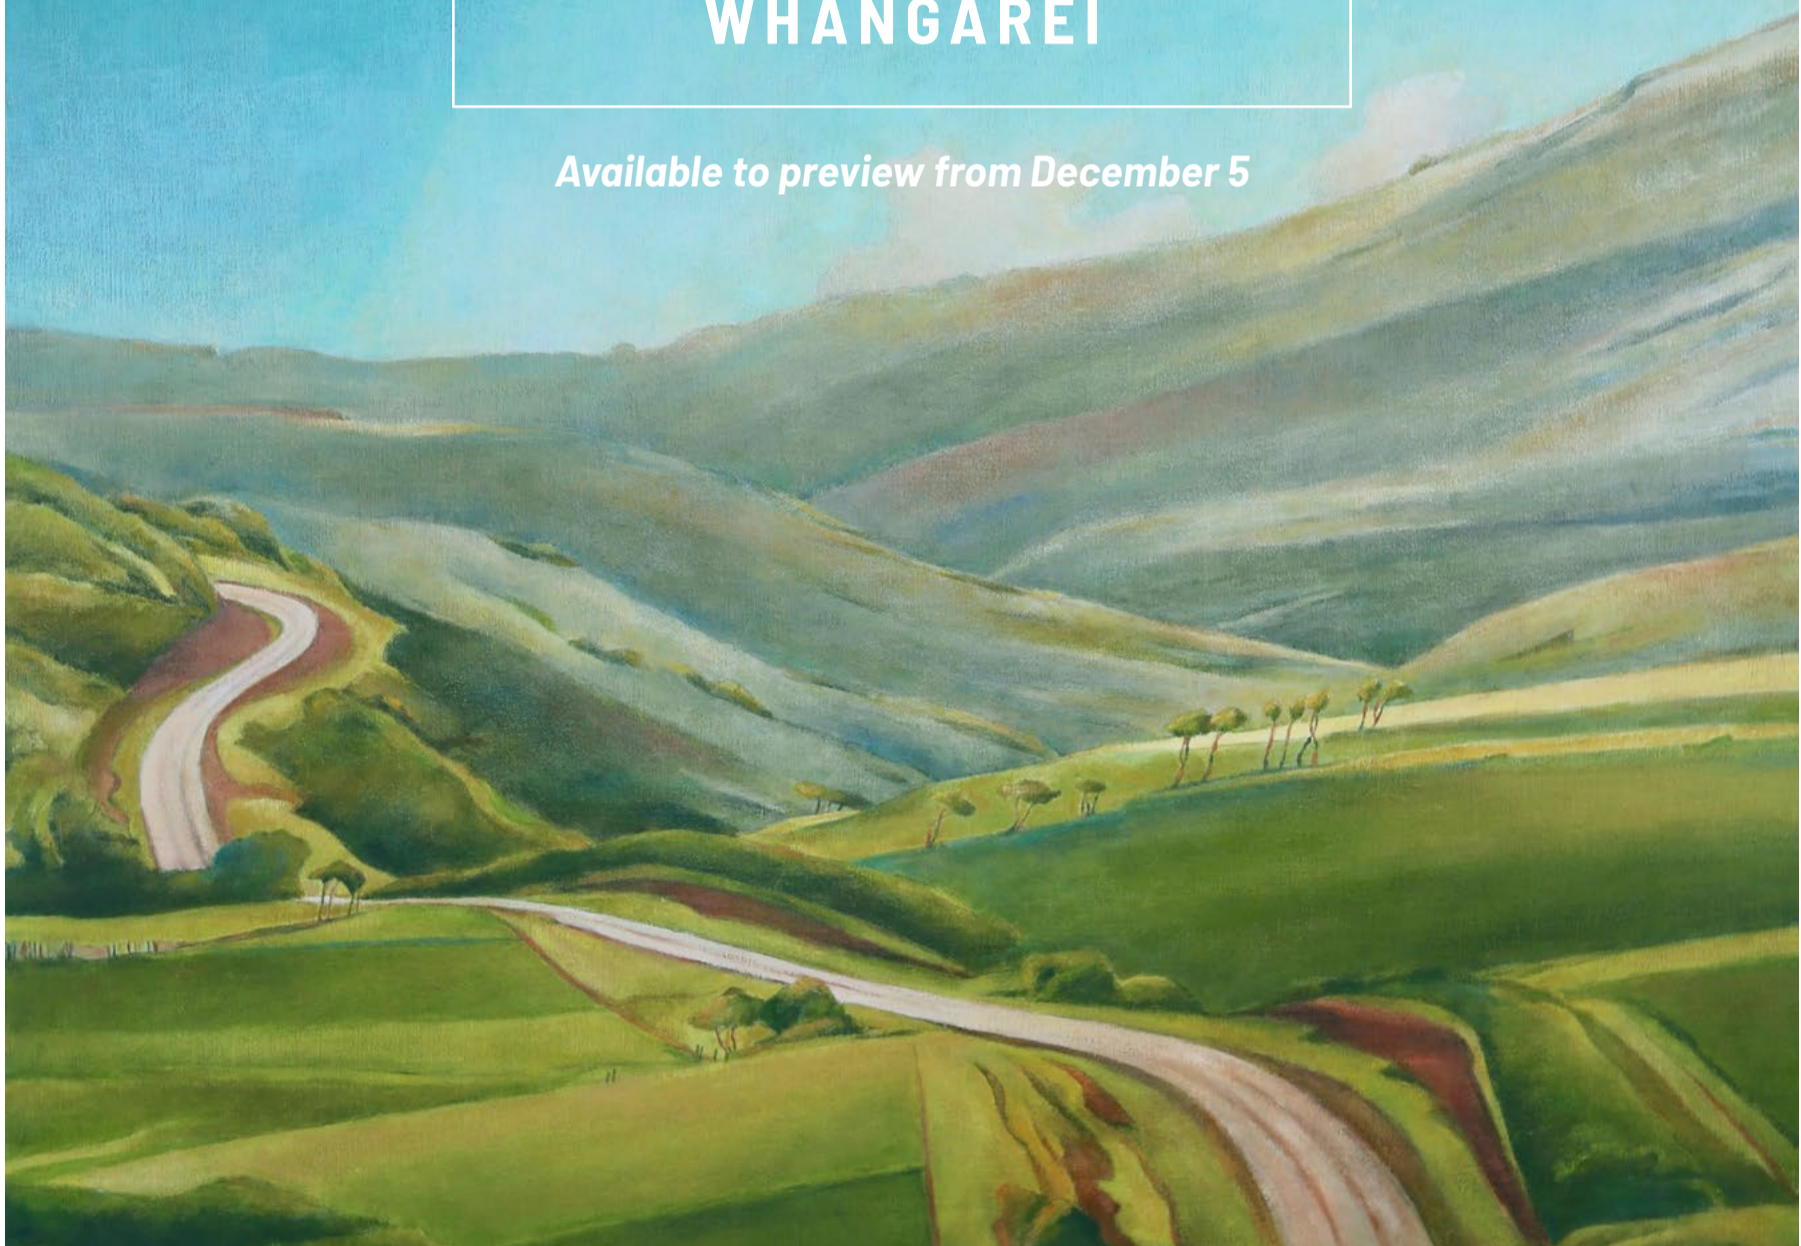

TREASURES

FROM THE CAMPAIGN TRAIL

An art auction to raise funds for the Hundertwasser project

DECEMBER 11 | 5.30PM
THE HUB, TOWN BASIN
WHANGAREI

Available to preview from December 5

Road - Te Paki · Stanley Palmer · Oil on Linen · 2015 · 1240mm x 1000mm

Featuring art from:

Stanley Palmer, Brent Wong, Max Gimblett, Hundertwasser, David Trubridge, Paul Du Flou, Collaborationz, Heather Carthew, Steve Moase, Fleur Morris

For phone bidding and general enquiries: hac@yeswhangarei.co.nz

Also at same venue on December 11 at 5.30, a Whangarei Art Museum double exhibition opening presenting: *Euan MacLeod – Painter* and *Lee Brogan – Elemental*

WWW.BEPARTOFTHEART.CO.NZ

whangarei
art museum
te manawa toi